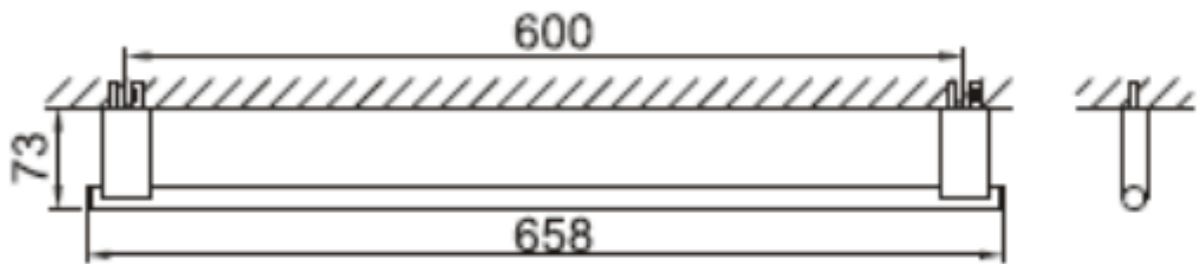

Brand : CAE, China
Name : Towel Bar
Item Code : 9515 T01064C
Color / Finish: Chrome Plated
Dimensions : 660 mm

Product info:
• Towel Bar

Flushing of pipe must be done before fittings are installed. Failure to do so voids the warranty.
Follow cleaning instructions and avoid using any harmful chemicals.
All information is for reference only. Installation shall always be based on the specs provided with actual delivered items.
For more info, visit www.sanitecph.com